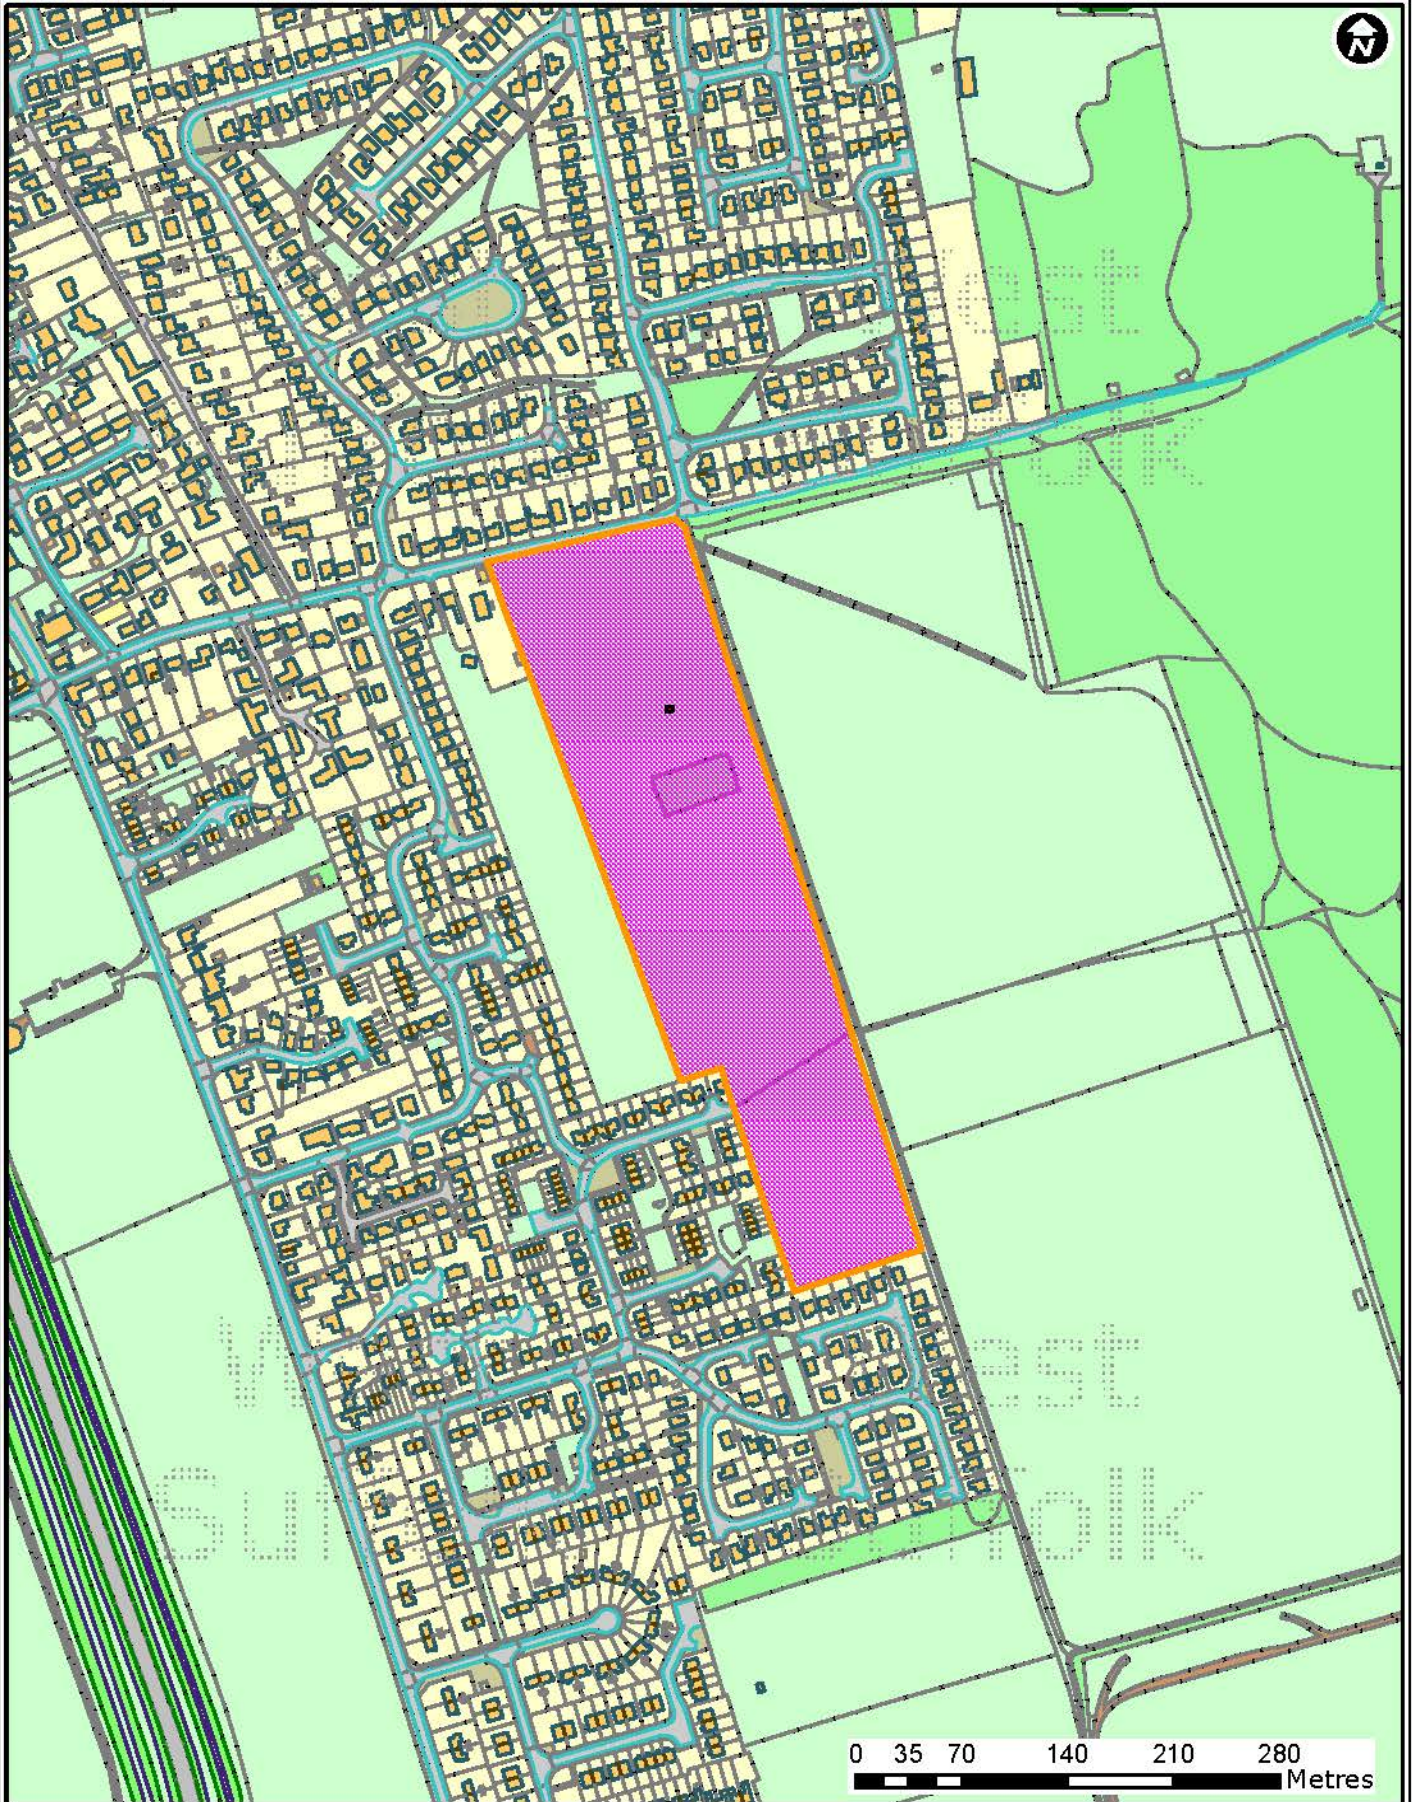

DC/14/2073/FUL

Land adj 34 Broom Road, Lakenheath

Forest Heath • St Edmundsbury

West Suffolk
working together

© Crown Copyright and database rights 2015 Ordnance Survey 100019675/100023282. You are not permitted to copy, sub-license, distribute or sell any of this data to third parties in any form. Use of this data is subject to terms and conditions. See www.westsuffolk.gov.uk/disclaimer.cfm.

Scale: 1:5,000
Date: 20/06/2016